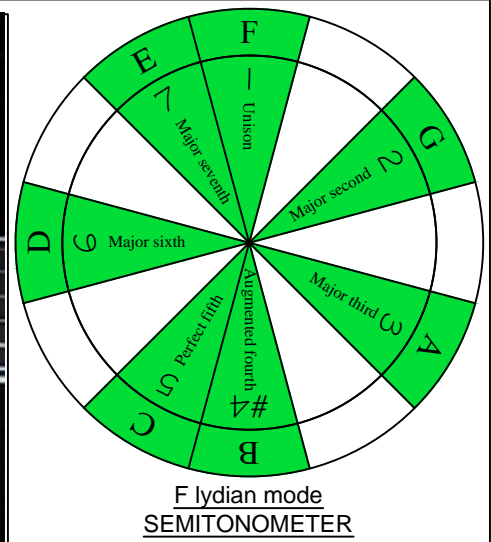

# F lydian mode EDCAG octaves box shapes

**6E4E1 BOX SHAPE**

www.cagedoctaves.com

Zon Brookes

EDCAG octaves F lydian mode : 6E4E1 box shape

EDCAG octaves F lydian mode ENTIRE FINGERBOARD NOTE NAMES : 6E4E1 box shape

EDCAG octaves F lydian mode ENTIRE FINGERBOARD INTERVALS : 6E4E1 box shape